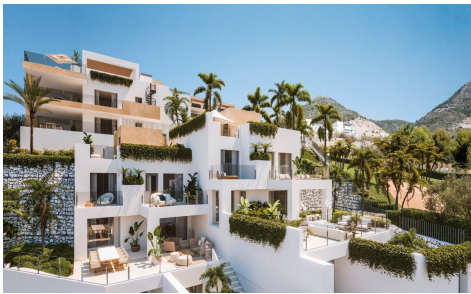

IM80179P

Penthouse in Benalmadena

€450,000

2

2

103m²

N/A

**** Key Ready - Last Unit - Sold Fully Furnished ****This exclusive private development is located in a privileged area of Benalmadena. Thanks to its elevated location, all homes will enjoy incredible panoramic views of the sea and the coast. The terraced layout overlooking the Mediterranean Sea means that each and every one of the 49 apartments and 2 townhouses enjoys bright rooms thanks to natural light. The complex offers 2 and 3 bedroom homes with large terraces, bright penthouses, and townhouses with private gardens and terraces. The sloping terrain allows for staggered housing, with large terraces that are further enhanced by glass railings that appear to blend