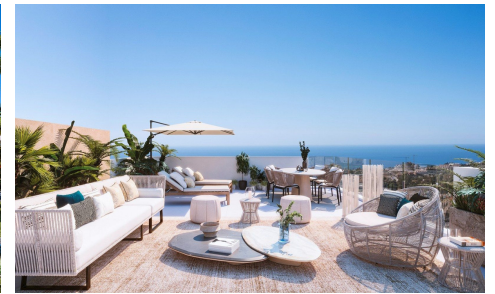

IM80179P

Penthouse in Benalmadena

€450,000

2

2

103m²

N/A

**** Key Ready - Last Unit - Sold Fully Furnished ****This exclusive private development is located in a privileged area of Benalmadena. Thanks to its elevated location, all homes will enjoy incredible panoramic views of the sea and the coast. The terraced layout overlooking the Mediterranean Sea means that each and every one of the 49 apartments and 2 townhouses enjoys bright rooms thanks to natural light. The complex offers 2 and 3 bedroom homes with large terraces, bright penthouses, and townhouses with private gardens and terraces. The sloping terrain allows for staggered housing, with large terraces that are further enhanced by glass railings that appear to blend