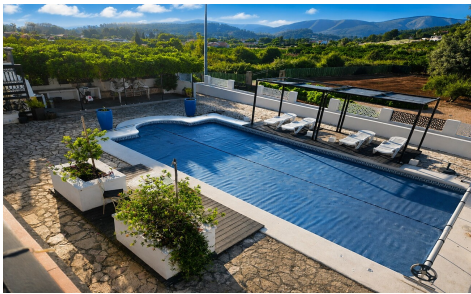

6

3

250m²

2,000m²

Casa Wisteria -This exceptional property offers a rare opportunity to own a piece of paradise. Nestled in a serene location within the village, it provides a tranquil retreat amidst the breathtaking landscape of lush, verdant mountains. Situated in the renowned La Safor Natural Park in the province of Valencia, celebrated for its natural beauty, this villa is an extraordinary place to reside, offering unparalleled views.

www.europeanbricks.com