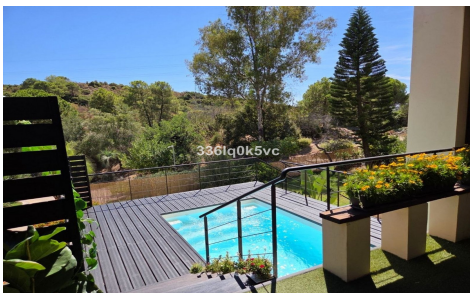

MLS42081S

Villa in Benahavis

€699,000

4

5

285m²

N/A

Maximum privacy and spectacular views in the best located villa in Parque Botánico. This detached villa enjoys the best location in the entire resort, in an elevated position, with no direct neighbors and with light throughout the day. It offers absolute privacy and incredible views of the forest and mountains. The house stands out for its spaciousness and a very comfortable distribution. The main living room opens onto a sunny terrace from which you can access the private elevated pool, equipped with hydromassage jets. It is a perfect space to relax, share moments and enjoy the natural environment in total privacy. The kitchen is modern and functional. The rest area