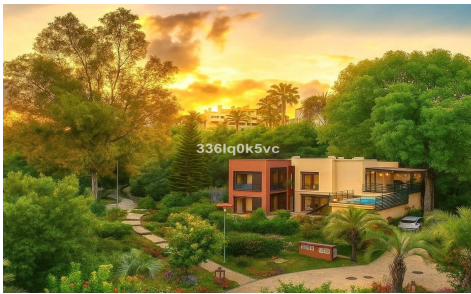

Villa in Benahavis **€699,000**

4

5

285m²

N/A

Maximum privacy and spectacular views in the best located villa in Parque Botánico. This detached villa enjoys the best location in the entire resort, in an elevated position, with no direct neighbors and with light throughout the day. It offers absolute privacy and incredible views of the forest and mountains. The house stands out for its spaciousness and a very comfortable distribution. The main living room opens onto a sunny terrace from which you can access the private elevated pool, equipped with hydromassage jets. It is a perfect space to relax, share moments and enjoy the natural environment in total privacy. The kitchen is modern and functional. The rest area