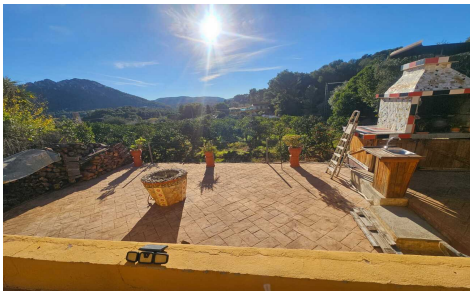

4

1

89m²

1,600m²

N/A

10 MINUTES DRIVE TO XATIVA FOUR BEDROOMS/1 BATHROOM FULLY FENCED & GATED QUIET & AT NATURE 25 MINUTES TO THE BEACH 50 MINUTES DRIVE SOUTH FROM VALENCIA 90 MINUTES DRIVE FROM ALICANTE AIRPORTS RESPECTIVELY AMAZING VIEWS NEEDS SOME 'UPDATING' & A BIG HUG OF LOVE! 20 MINUTES WALK TO THE TWO BARS
ALL SERIOUS OFFERS CONSIDERED