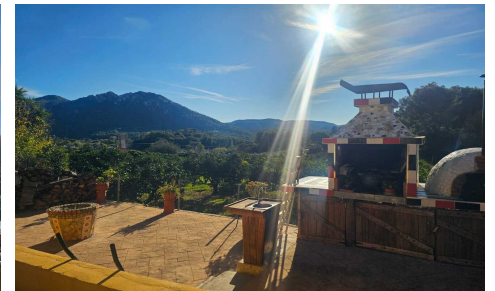

4

1

89m²

1,600m²

N/A

10 MINUTES DRIVE TO XATIVA FOUR BEDROOMS/1 BATHROOM FULLY FENCED & GATED QUIET & AT NATURE 25 MINUTES TO THE BEACH 50 MINUTES DRIVE SOUTH FROM VALENCIA 90 MINUTES DRIVE FROM ALICANTE AIRPORTS RESPECTIVELY AMAZING VIEWS NEEDS SOME 'UPDATING' & A BIG HUG OF LOVE! 20 MINUTES WALK TO THE TWO BARS
ALL SERIOUS OFFERS CONSIDERED