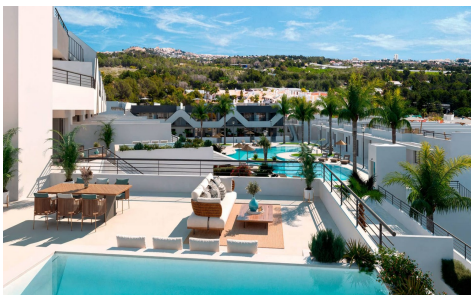

MLS43245X

Apartment in Alfaz del Pi **€274,000**

2

2

97m²

N/A

Discover Alfaz Essence, an incredible apartment development in Alfaz del Pi, where the Mediterranean light, nature, and the sea come together in harmony. Located on an elevated location, Alfaz Essence offers a tranquil and well-maintained environment, ideal for those who value well-being. Prices starting from €289,000. Most units come with either a private garden or solarium, perfect for enjoying the outdoors in a private and peaceful atmosphere. For those seeking an even more exclusive experience, there is the option to add a jacuzzi or private pool. In addition, every property includes a private parking space for your maximum convenience. Each of the 123 homes is