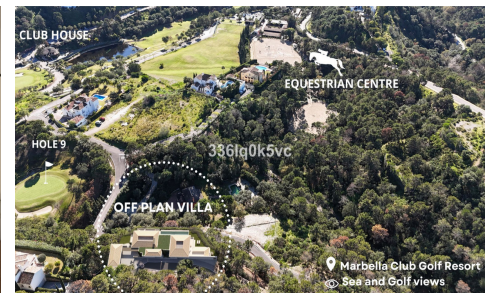

MLS25602G

Villa in Benahavis

€6,300,000

4

6

470m²

1,500m²

New Development: Prices from 6,300,000 â‚¬ to 6,300,000 â‚¬. [Beds: 4 - 4] [Baths: 6 - 6] [Built size: 470. 00 m2 - 470. 00 m2]**Exclusive Off-Plan Villa in Marbella Club Golf Resort** Discover an exceptional off-plan villa in the most tranquil enclave of the prestigious Marbella Club Golf Resort. This prime location offers a harmonious blend of luxury and nature, within walking distance to the equestrian centre, practice range, and the elegant Club House. Set within a fully gated, highly secure community with 24-hour security, CCTV surveillance, and concierge service, this exclusive development ensures privacy and peace of mind. The resort boasts a private golf club. an