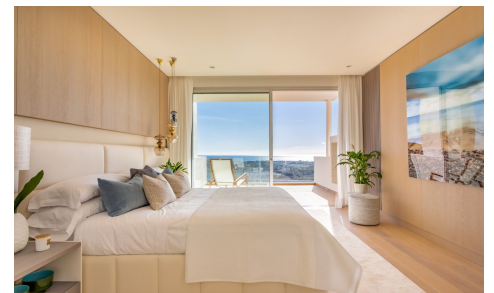

2

2

131m²

N/A

This amazing apartment is located alongside the Marbella Golf and Equestrian Clubs in Benahavis, Just only 15 minutes away from Marbella and 10 minutes from Puerto BanÃ³s. The views from the property are spectacular, overseeing the Mediterranean, Gibraltar and the Atlas Mountains, and surrounded by green hills, which renders it an ideal location for the development of an elegant gated community. The apartment incorporate modern design along with an Andalusian touch and quality finishing. It caters to those looking to benefit from the Golden Visa privileges that grant a permanent residency to buyers and their families. Ideal property for investment or permanent home. For more

www.europeanbricks.com