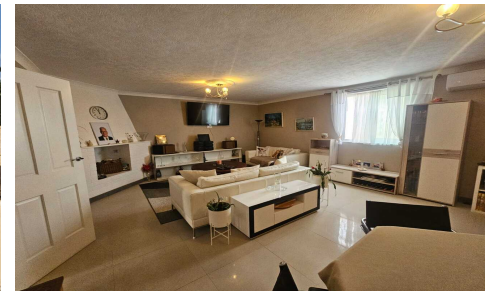

4

2

220m²

12,000m²

Introducing a stunning modern off-grid property that embodies the essence of tranquil living! This exceptional home spans 160 m², guest casita and is situated on an expansive 12,000 m² plot, featuring a sparkling private pool with Roman steps and ample parking space. Plus - if privacy is your thing - this is the place!

www.europeanbricks.com