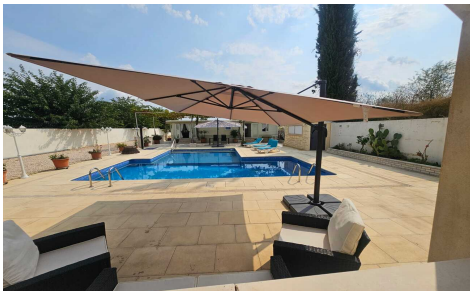

4

2

220m²

12,000m²

Introducing a stunning modern off-grid property that embodies the essence of tranquil living! This exceptional home spans 160 m², guest casita and is situated on an expansive 12,000 m² plot, featuring a sparkling private pool with Roman steps and ample parking space. Plus - if privacy is your thing - this is the place!

www.europeanbricks.com