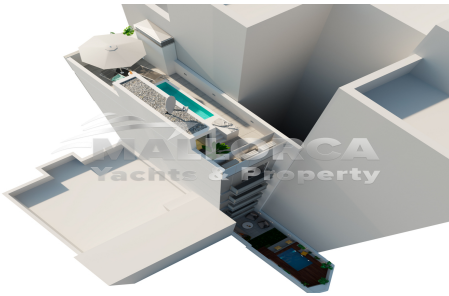

Land a Plots in Palma - Santa Catalina

€300,000

6

6

250m²

88m²

N/A

A licenced apartment block project for sale in Son Espanyolet for the construction of three duplex homes. Near the promenade and the port.