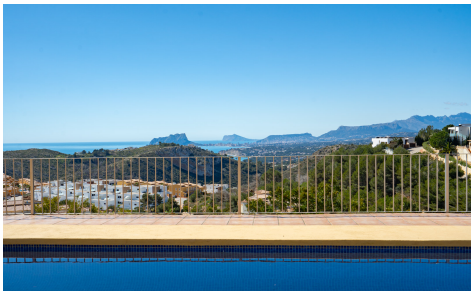

## Villa in Benitachell

€745,000

4

4

153m<sup>2</sup>

852m<sup>2</sup>

Traditional villa with guest accommodation and panoramic views for sale in Cumbre del Sol, Benitachell. This charming villa is located in a cul-de-sac in the peaceful urbanisation of Cumbre del Sol. The property enjoys panoramic views over the sea, Cap d'Or in Moraira, the coastline from Benissa to Calpe, the Sierra Helada in Benidorm and the impressive Sierra de Bernia mountain range inland. The main living area is located on the upper floor and consists of a spacious living-dining room with fireplace, a large kitchen with utility room, a bedroom with en-suite bathroom, an office and a second bathroom. Adjacent to the living room is a nava with access to a... (Ask for