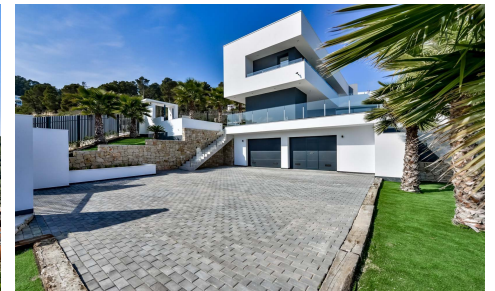

3

3

374m²

1,000m²

Impressive modern luxury villa in a prime location with sea views in J avea. This stylish modern villa is located in an excellent position within the highly sought-after Tosalet 5 urbanisation in J avea and enjoys open views over the green hills towards the sea. On clear days, the view even extends as far as Ibiza on the horizon. The villa stands out for its contemporary architecture with clean lines and defined shapes, where classic elements are harmoniously combined with avant-garde materials. The basement level features a double garage with automatic door, as well as a spacious multifunctional basement area. The main floor is laid out with a generous living and dining

www.europeanbricks.com