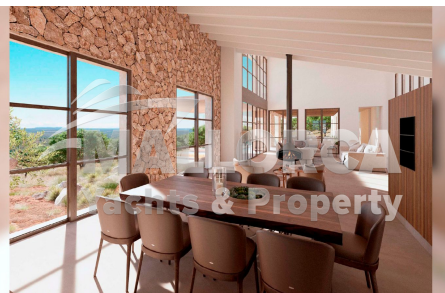

Land a Plots in Montuiri

€2,070,000

3

4

300m²

19,800m²

N/A

Luxury traditional villa inspired by the Roman impluvium courtyard house concept nestled on the sun-kissed slopes of Mallorca. Past meets future