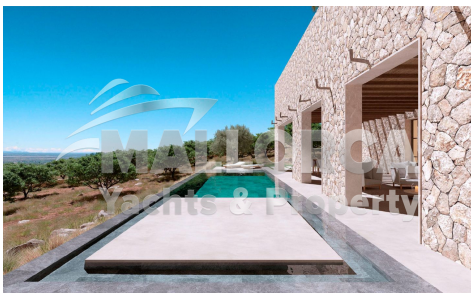

Land a Plots in Montuiri

€2,070,000

3

4

300m²

19,800m²

N/A

Luxury traditional villa inspired by the Roman impluvium courtyard house concept nestled on the sun-kissed slopes of Mallorca. Past meets future